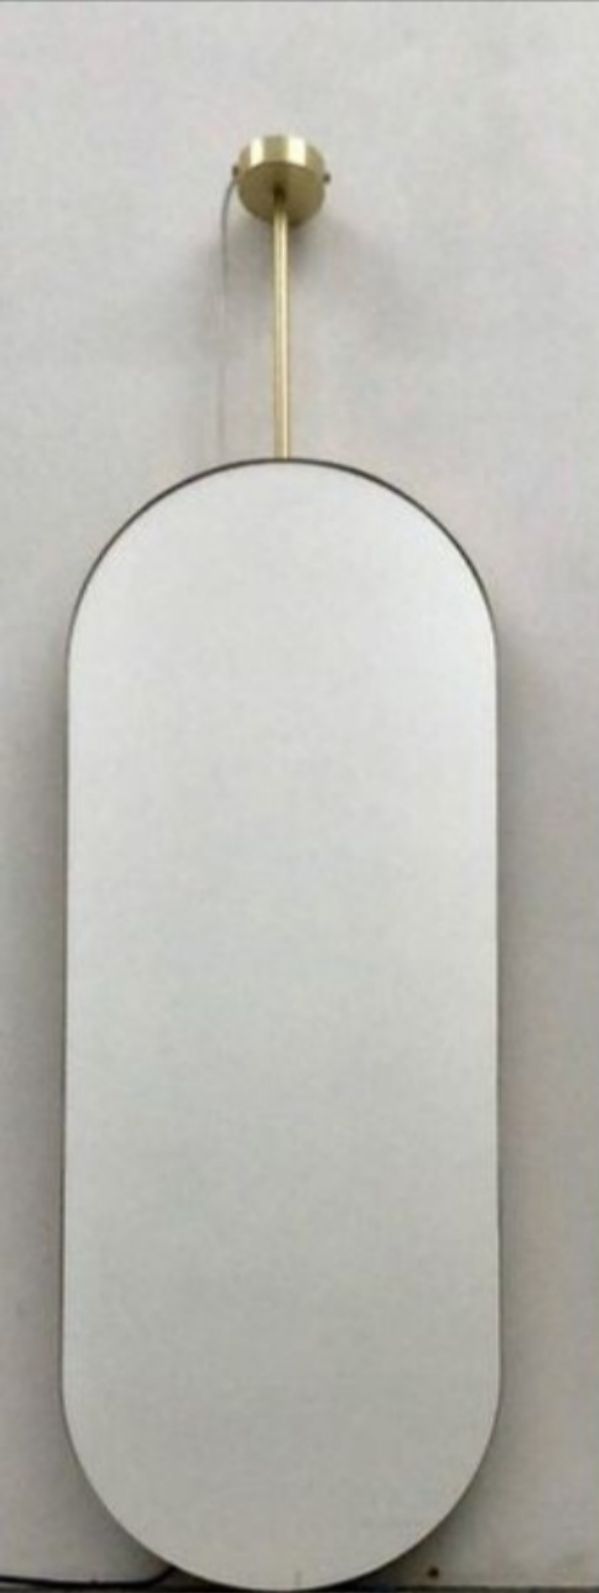

Non illumination

Back illumination

Front illumination

"SPECCHIO"

HAMILTON BEACH

A modern coffee shop interior featuring a menu board, a wooden bar, and a large arched mirror. The menu board lists coffee and tea options with prices. The bar is made of light-colored wood with a curved top. A large, arched mirror is mounted on the wall, reflecting the interior. The floor is made of light-colored terrazzo. There are several potted plants, including a large green plant on the bar and a hanging plant above the menu board. The lighting is warm and ambient, with a pendant light hanging from the ceiling and a wall sconce. The overall aesthetic is clean, minimalist, and natural.