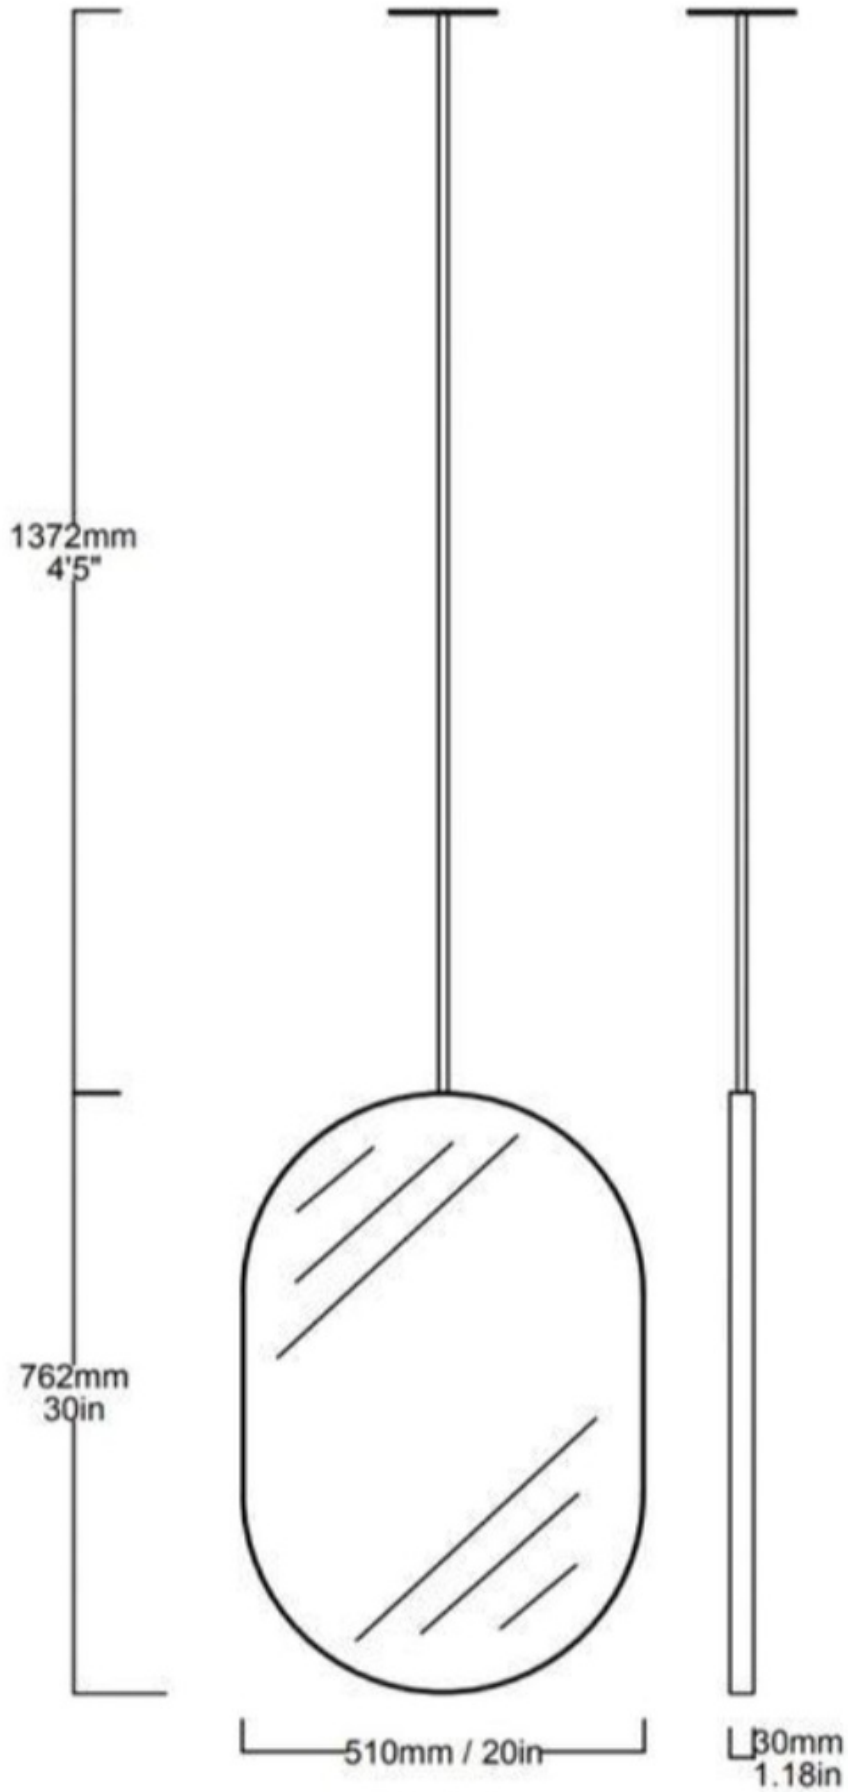

K4 GLASS

Raipur Display

K4 GLASS

K4GLASS

18x72"

K4GLASS - DESIGNER MIRRORS

3 November 2023 6:50 pm

REDMI 10 PRIME | K4 GLASS

K4 GLASS

K4 Glass

K4 Glass

K4 Glass

K4 Glass

K4 Glas

10/12/2022 16:07

FILE FOR

Order Now!

Full Length Steel Frame Mirror

K4GLASS

9136743939

24 x 60"
Steel Frame Mirror

Order Now!

K4
GLASS

91367
43939