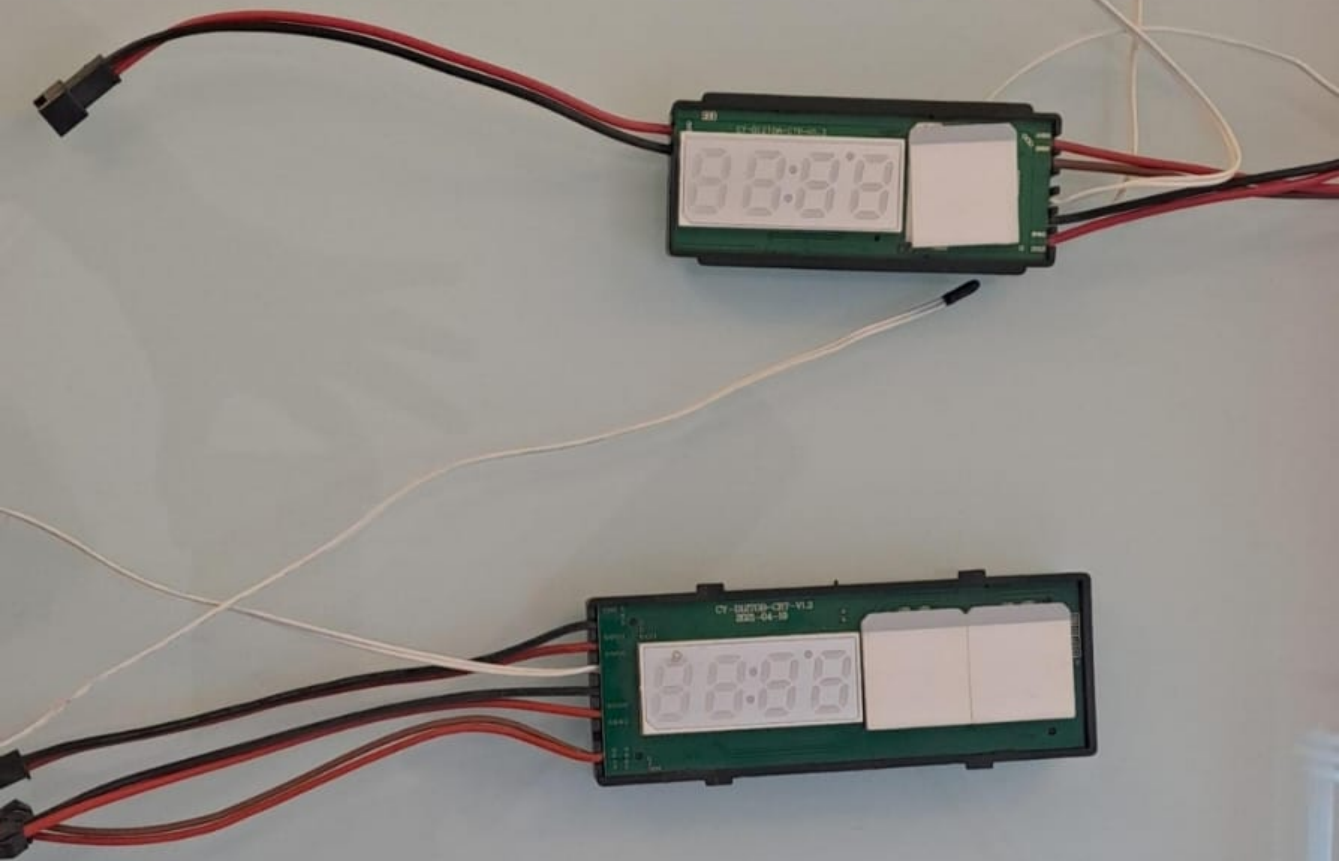

Rs.5500

Imported Multi 6 Key Touch

Rs.4500

Wardrobe Sensor

Single Door Rs **360**

Double Door Rs **460**

Date Timp Temp
Single Switch Rs 750
Double Switch Rs 900

Wooden Hidden Sensor