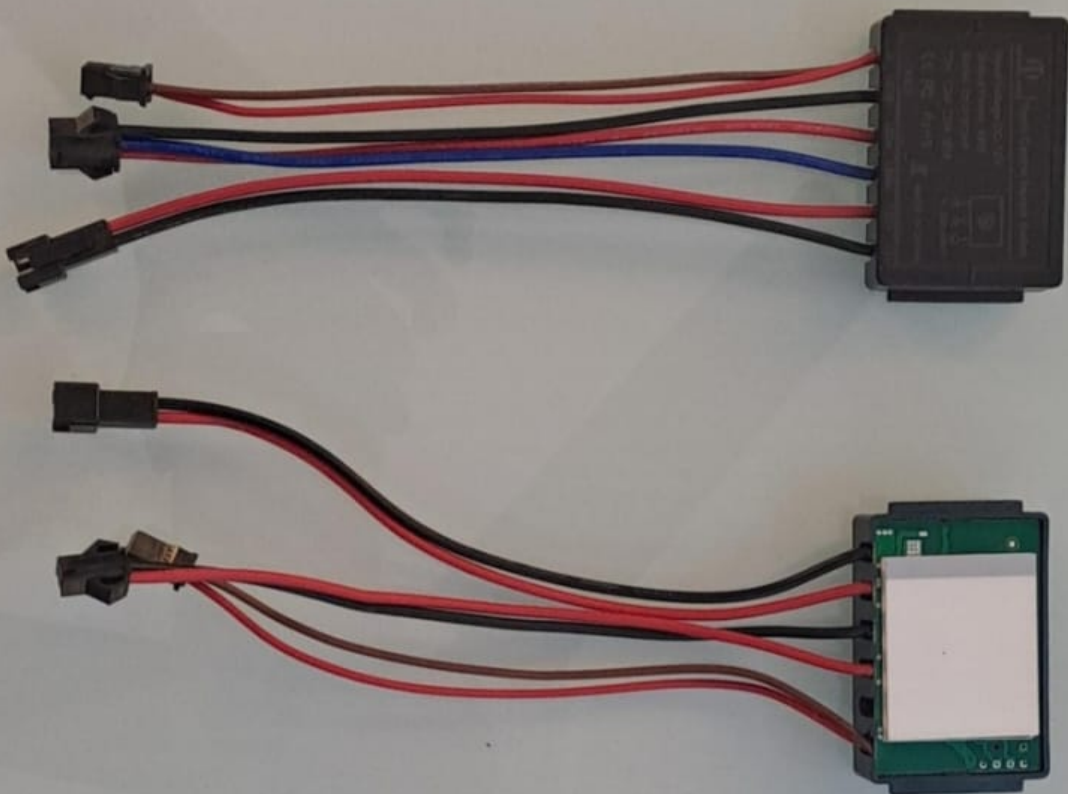

**Led Mirrors
Sensor**

Adopter

91 36 74 39 39

Led Strips

Defogger

Defogger Relay

Bluetooth Speaker

Motion Sensor

Wardrobe Sensor

Power Cord

Premium Mini Single & Double Touch

₹160-170/

4 Amp Single & Double Touch

With Defogger Wiring

Single Light _

₹260/

Double Light _

₹280/

5 Amp Single & Double Touch

Single Light 1

₹320/

Double Light 2

₹340/

Commercial Mini Double Touch