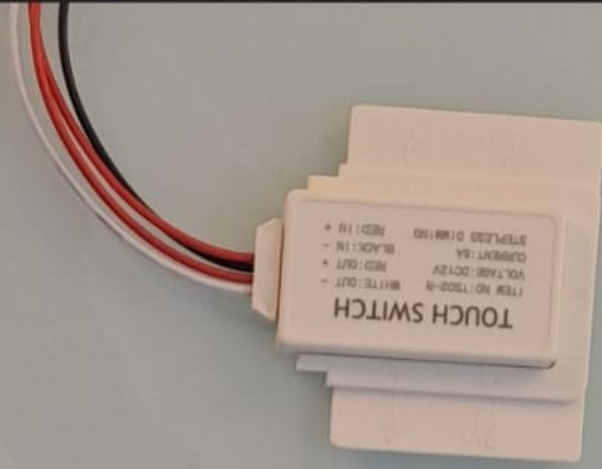

5 Amp Single & Double Touch

Single Light 1

₹320/

Double Light 2

₹340/