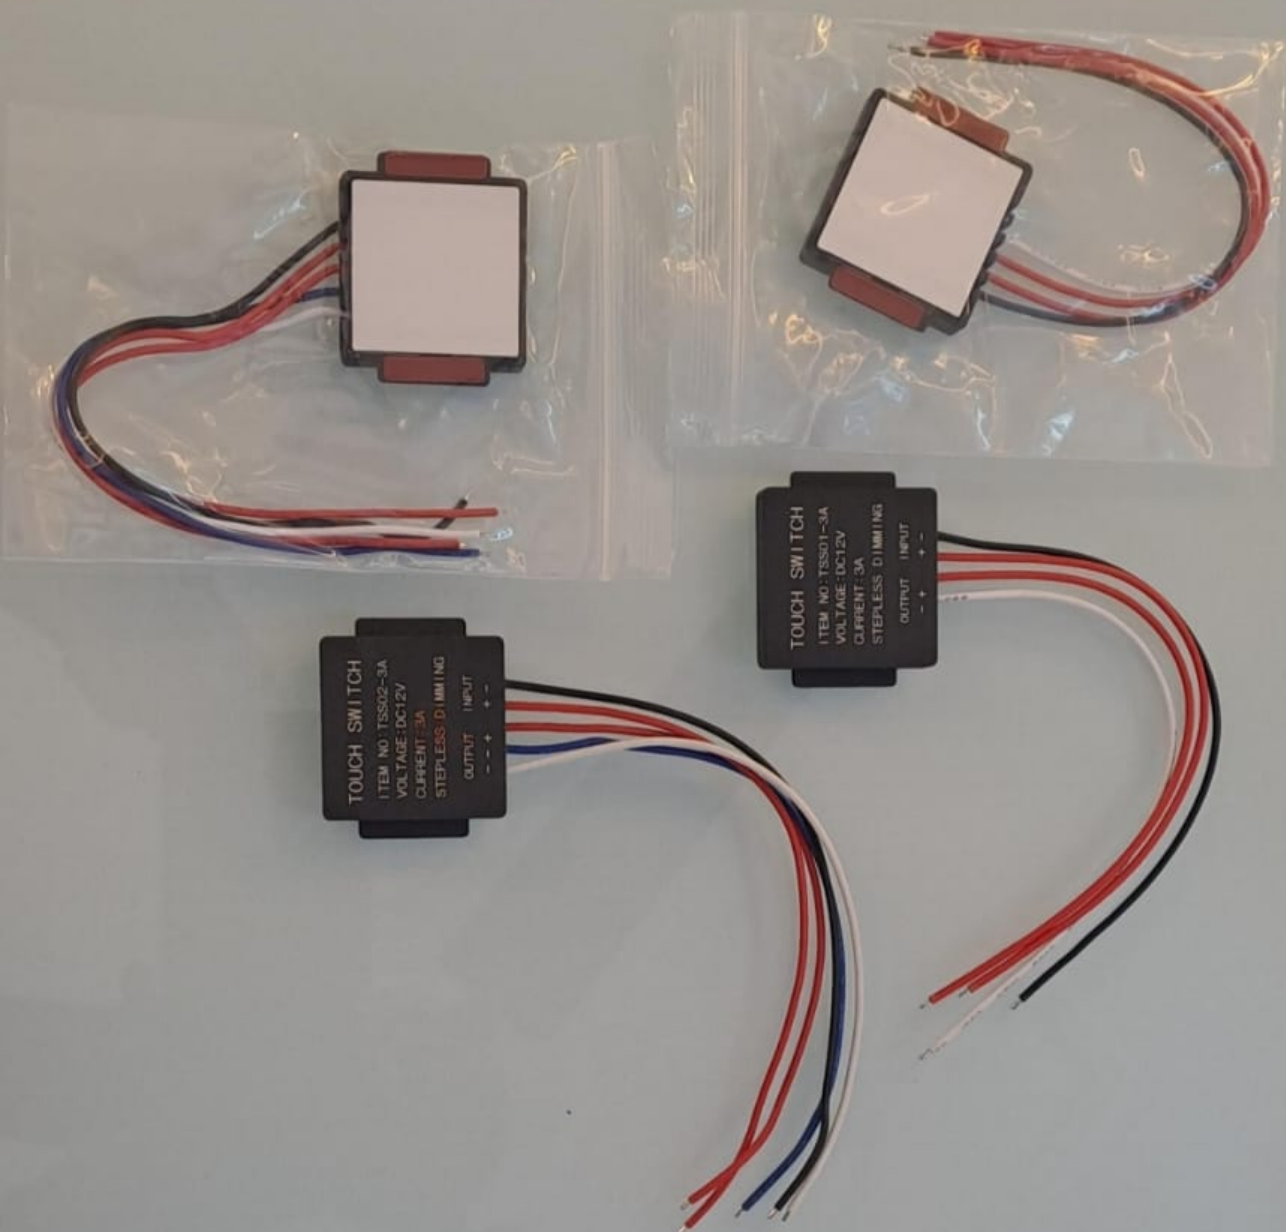

**Led Mirrors
Sensor**

Adopter

91 36 74 39 39

Led Strips

Defogger

Defogger Relay

Bluetooth Speaker

Motion Sensor

Wardrobe Sensor

Power Cord

Premium Mini Single & Double Touch

₹160-170/

4 Amp Single & Double Touch

With Defogger Wiring

Single Light _

₹260/

Double Light _

₹280/

5 Amp Single & Double Touch

Single Light 1

₹320/

Double Light 2

₹340/

Commercial Mini Double Touch

Rs

1150

Strip Light 180 Bulb Dual Light In Single Strip

2835 / 120 Bulb
White
Warm White
Red
pink
green
Ice Blue
Blue
Amber

Rs.130/

2835 / 240 Bulb
White
Warm White

Rs.260/

**₹1150/
20 Mtr Roll**