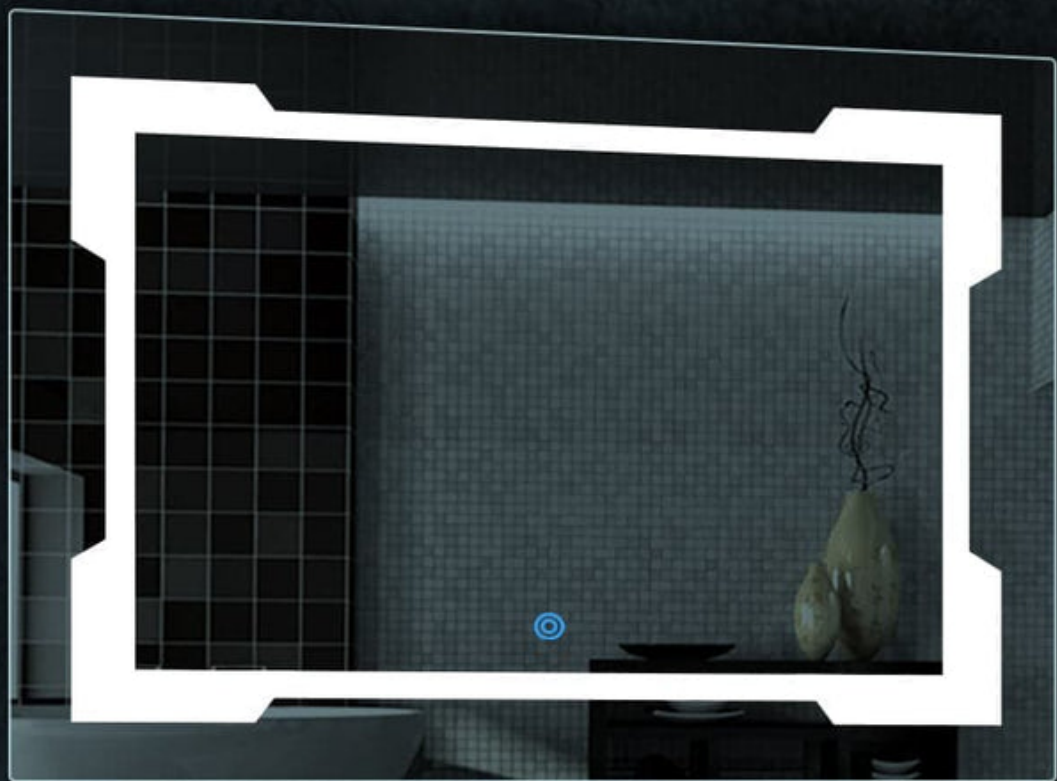

Led Mirrors Will
be ready within
only 6 Hours with
special request
Terms &
Condition
Apply....

LED Mirror

K4 Glass

Origin

BALEE STON

TY-302

Navado®
Bella la vita

1308

14/01/2023 01:25

K4 Glass

THREE-COLOR SWITCHING

6000K

White light

4000K

Warm white light

3000K

Warm Light

A circular sign with a dark background and a glowing yellow border is mounted on a textured grey wall. The word "Morning" is written in a white, elegant cursive font. A small, white outline of a pen nib is positioned above the letter 'i' in "Morning".

Morning

MODIGUARD Ultra Mirror

24x24"
30x30"
36x36"

24x30"

REDMI NOTE 5 PRO
MI DUAL CAMERA

*actual showroom photo

Transforming shopping mirrors into an experience.

LED Mirror