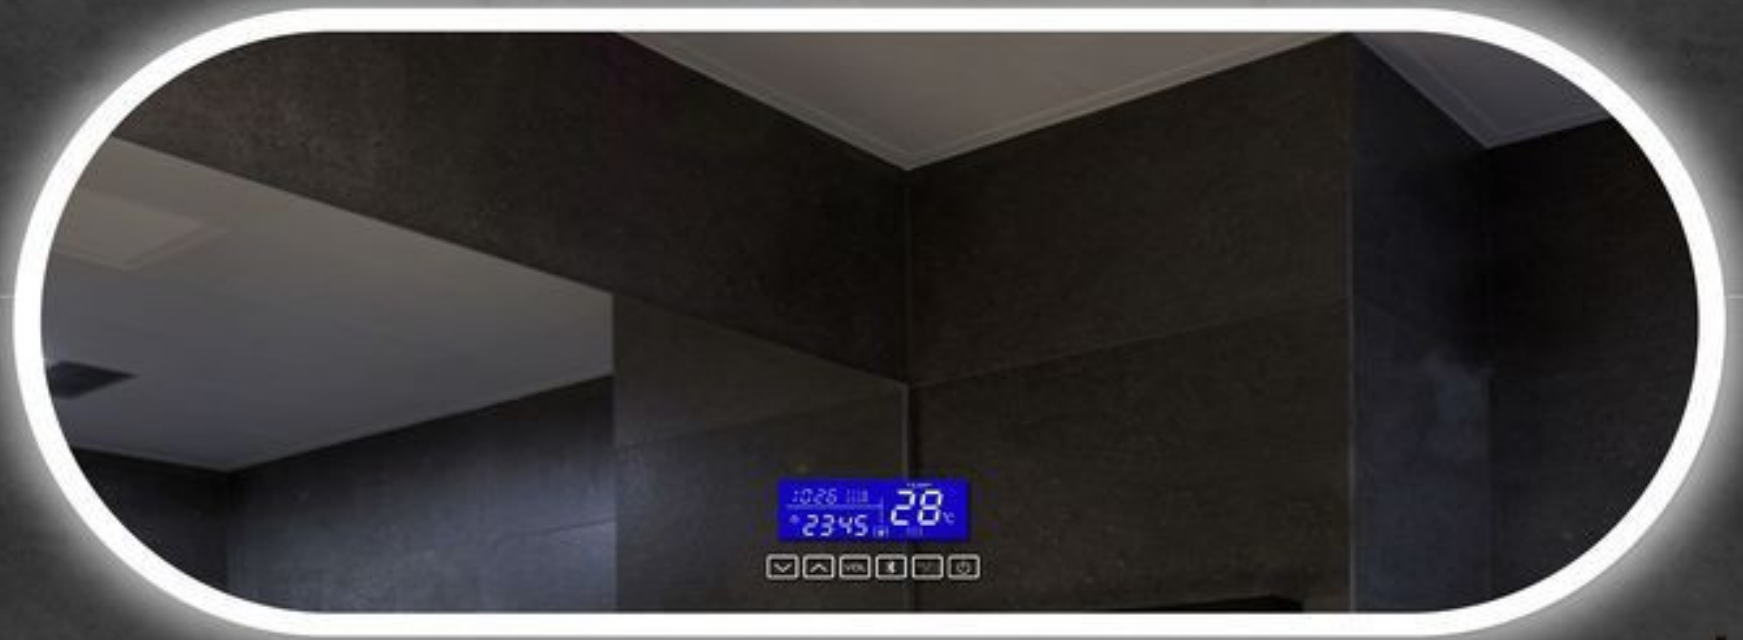

BALEE STON

TY-302