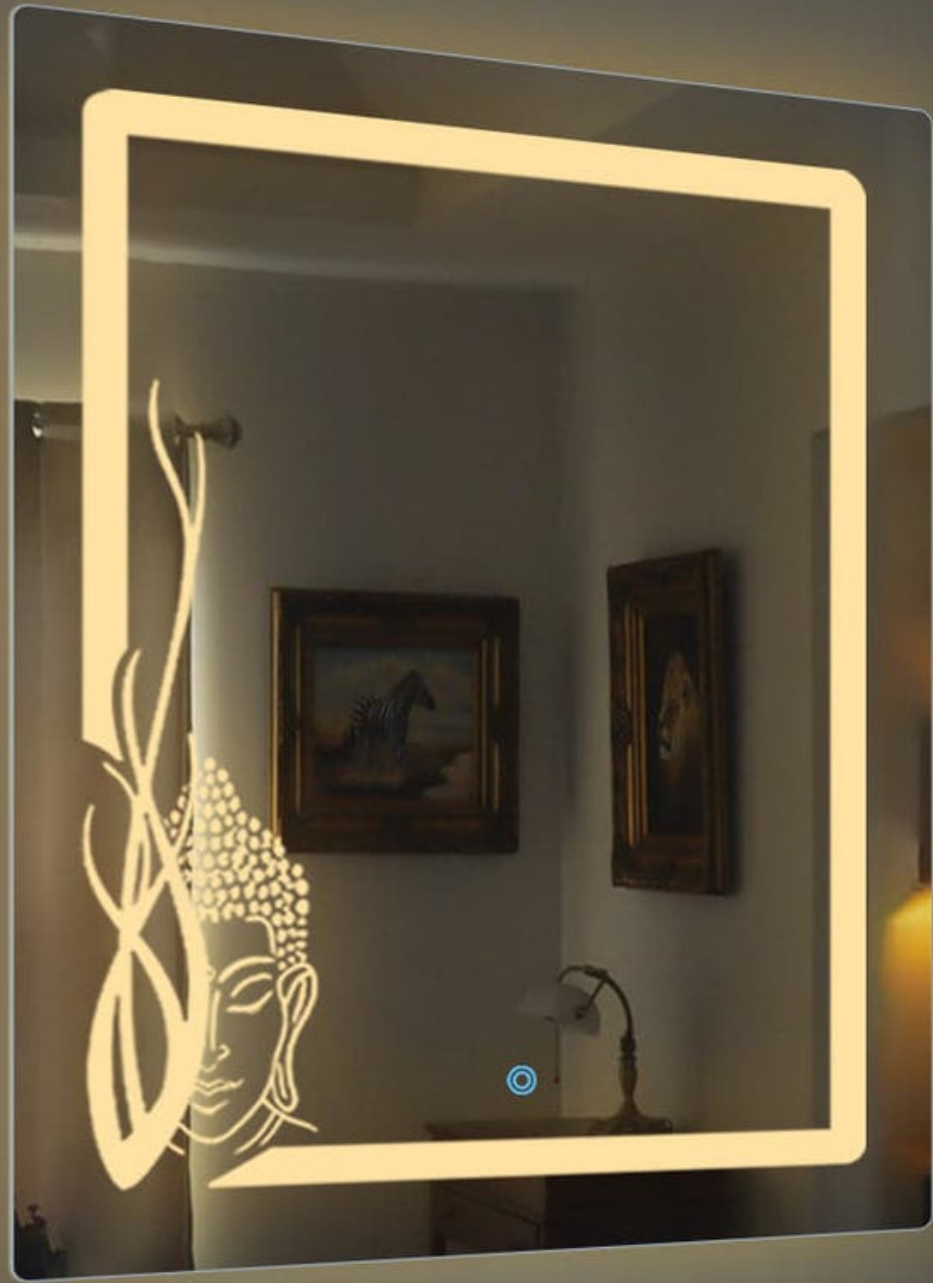

Led Mirrors Will
be ready within
only 6 Hours with
special request
Terms &
Condition
Apply....

LED Mirror

K4 Glass

Origin

BALEE STON

TY-302

Navado®
Bella la vita

1308

14/01/2023 01:25

K4 Glass

THREE-COLOR SWITCHING

6000K

White light

4000K

Warm white light

3000K

Warm Light

A circular sign with a dark background and a glowing yellow border is mounted on a textured grey wall. The word "Morning" is written in a white, elegant cursive font. A small, white outline of a pen nib is positioned above the letter 'i' in "Morning".

Morning

MODIGUARD Ultra Mirror

24x24"
30x30"
36x36"

24x30"

REDMI NOTE 5 PRO
MI DUAL CAMERA

*actual showroom photo

Transforming shopping mirrors into an experience.

LED Mirror