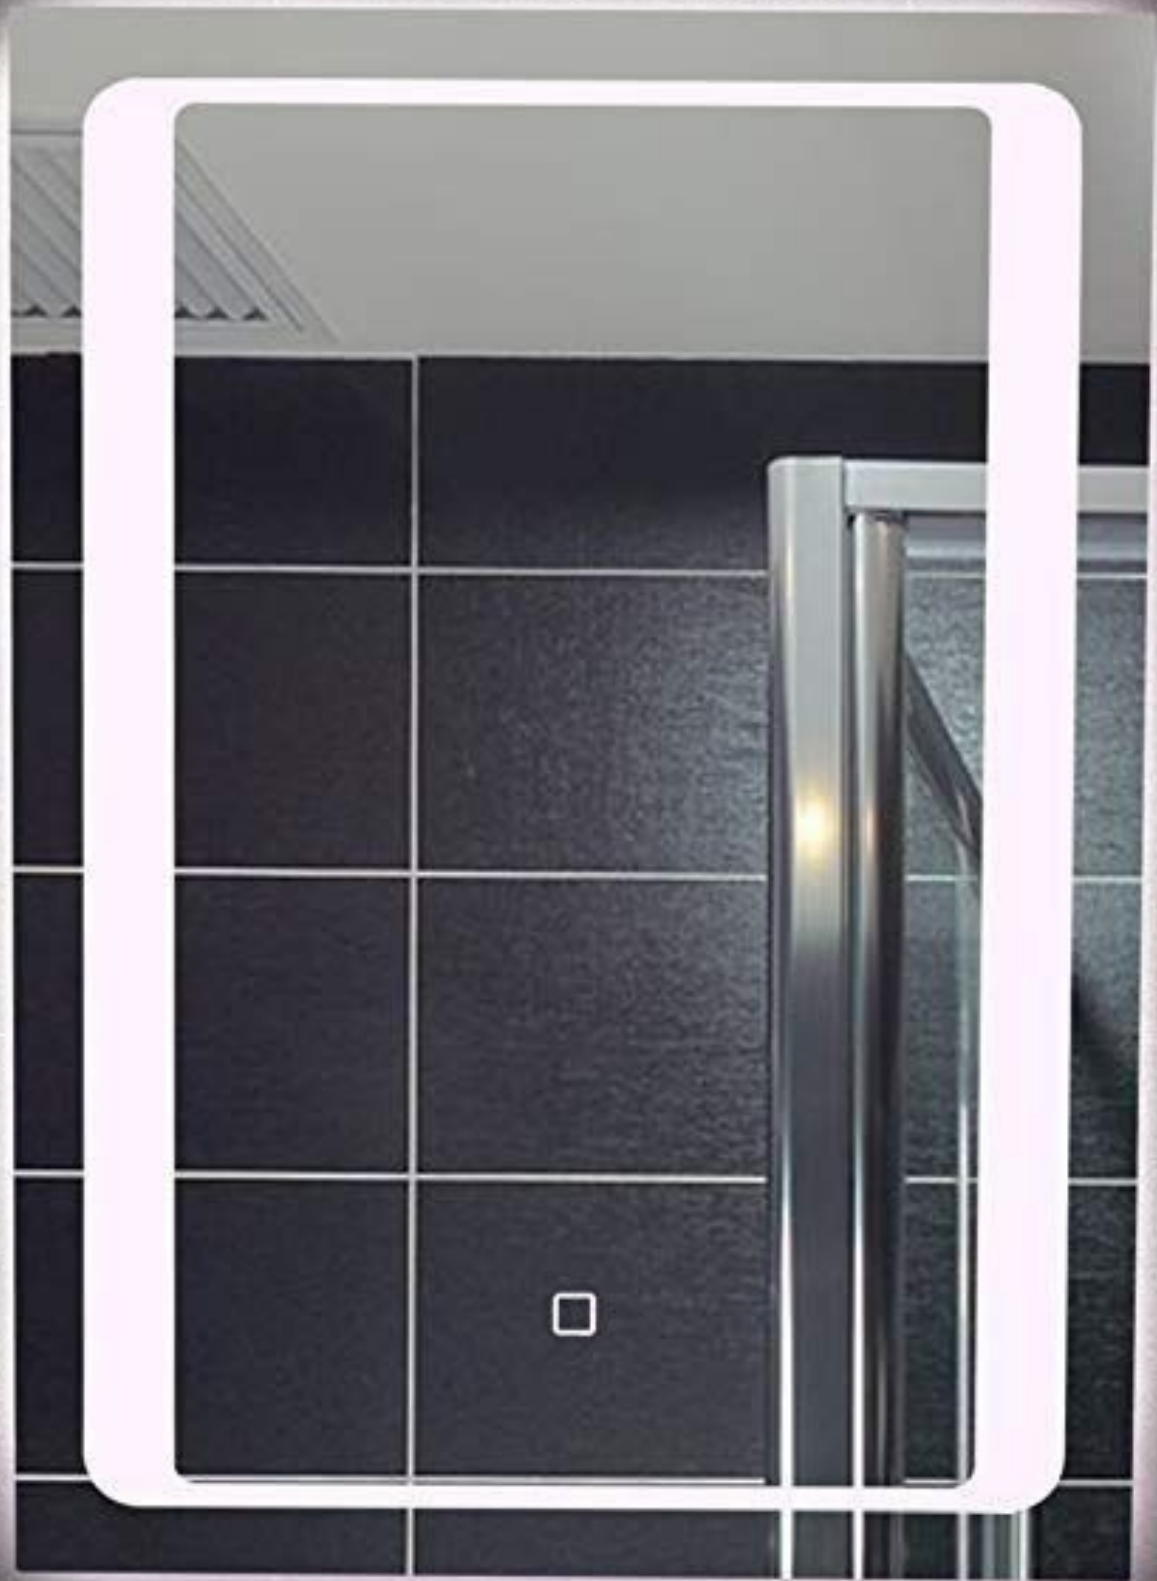

Led Mirrors Will
be ready within
only 6 Hours with
special request
Terms &
Condition
Apply....

LED Mirror

K4 Glass

Origin

BALEE STON

TY-302

Navado®
Bella la vita

1308

14/01/2023 01:25

K4 Glass

THREE-COLOR SWITCHING

6000K

White light

4000K

Warm white light

3000K

Warm Light

A circular sign with a dark background and a glowing yellow border is mounted on a textured grey wall. The word "Morning" is written in a white, elegant cursive font. A small, white outline of a pen nib is positioned above the letter 'i' in "Morning".