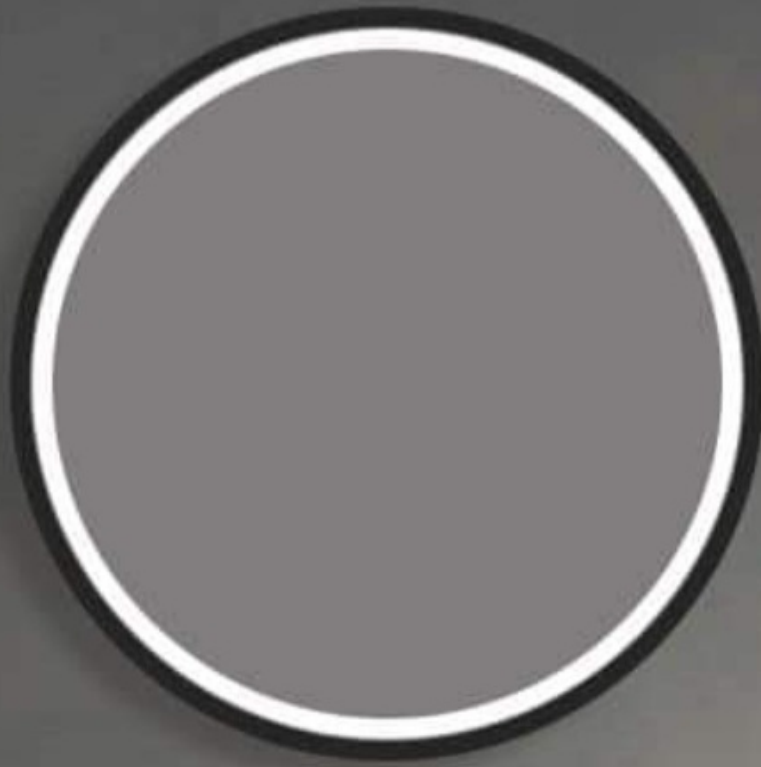

Aluminium Frames
Mirrors
Led Mirrors
Will be available
Customised Size

HD MIRROR FOR SHARPER REFLECTION

100% SILVER COATING

HD
MIRROR

A STATEMENT PIECE

DESIGNED TO INSPIRE

HD
MIRROR

VARIETY TO CHOOSE FROM

AVAILABLE IN BRUSHED BLACK
AND BRUSHED GOLD

K4 GLASS - DESIGNER GLASSES

20 July 2023 3:05 pm

白光展示

**Glass To Glass
Aluminum Frame Mirror
18x24"**

**Black and Clear
Mirror**

K4GLASS - DESIGNER MIRRORS

3 November 2023 6:50 pm

**Aluminum/
Steel
Frame Mirror**

K4 GLASS

ALUMINIUM FRAME

Non Discolouring

Environmentally
Friendly

Brief Outward

3 Placement Methods - Suitable for Any Space

Supported by Bracket

30x30"
Black.

30x30"
Black.

30x30"
Rose Gold

30x30"
Rose Gold

K4GLASS - DESIGNER MIRRORS

30 November 2023 12:17 pm

PRINT - GOBAIN s66 MIRALITE REVOLUTION 23269 23:21:21 3 CHE

K4GLASS - DESIGNER MIRRORS