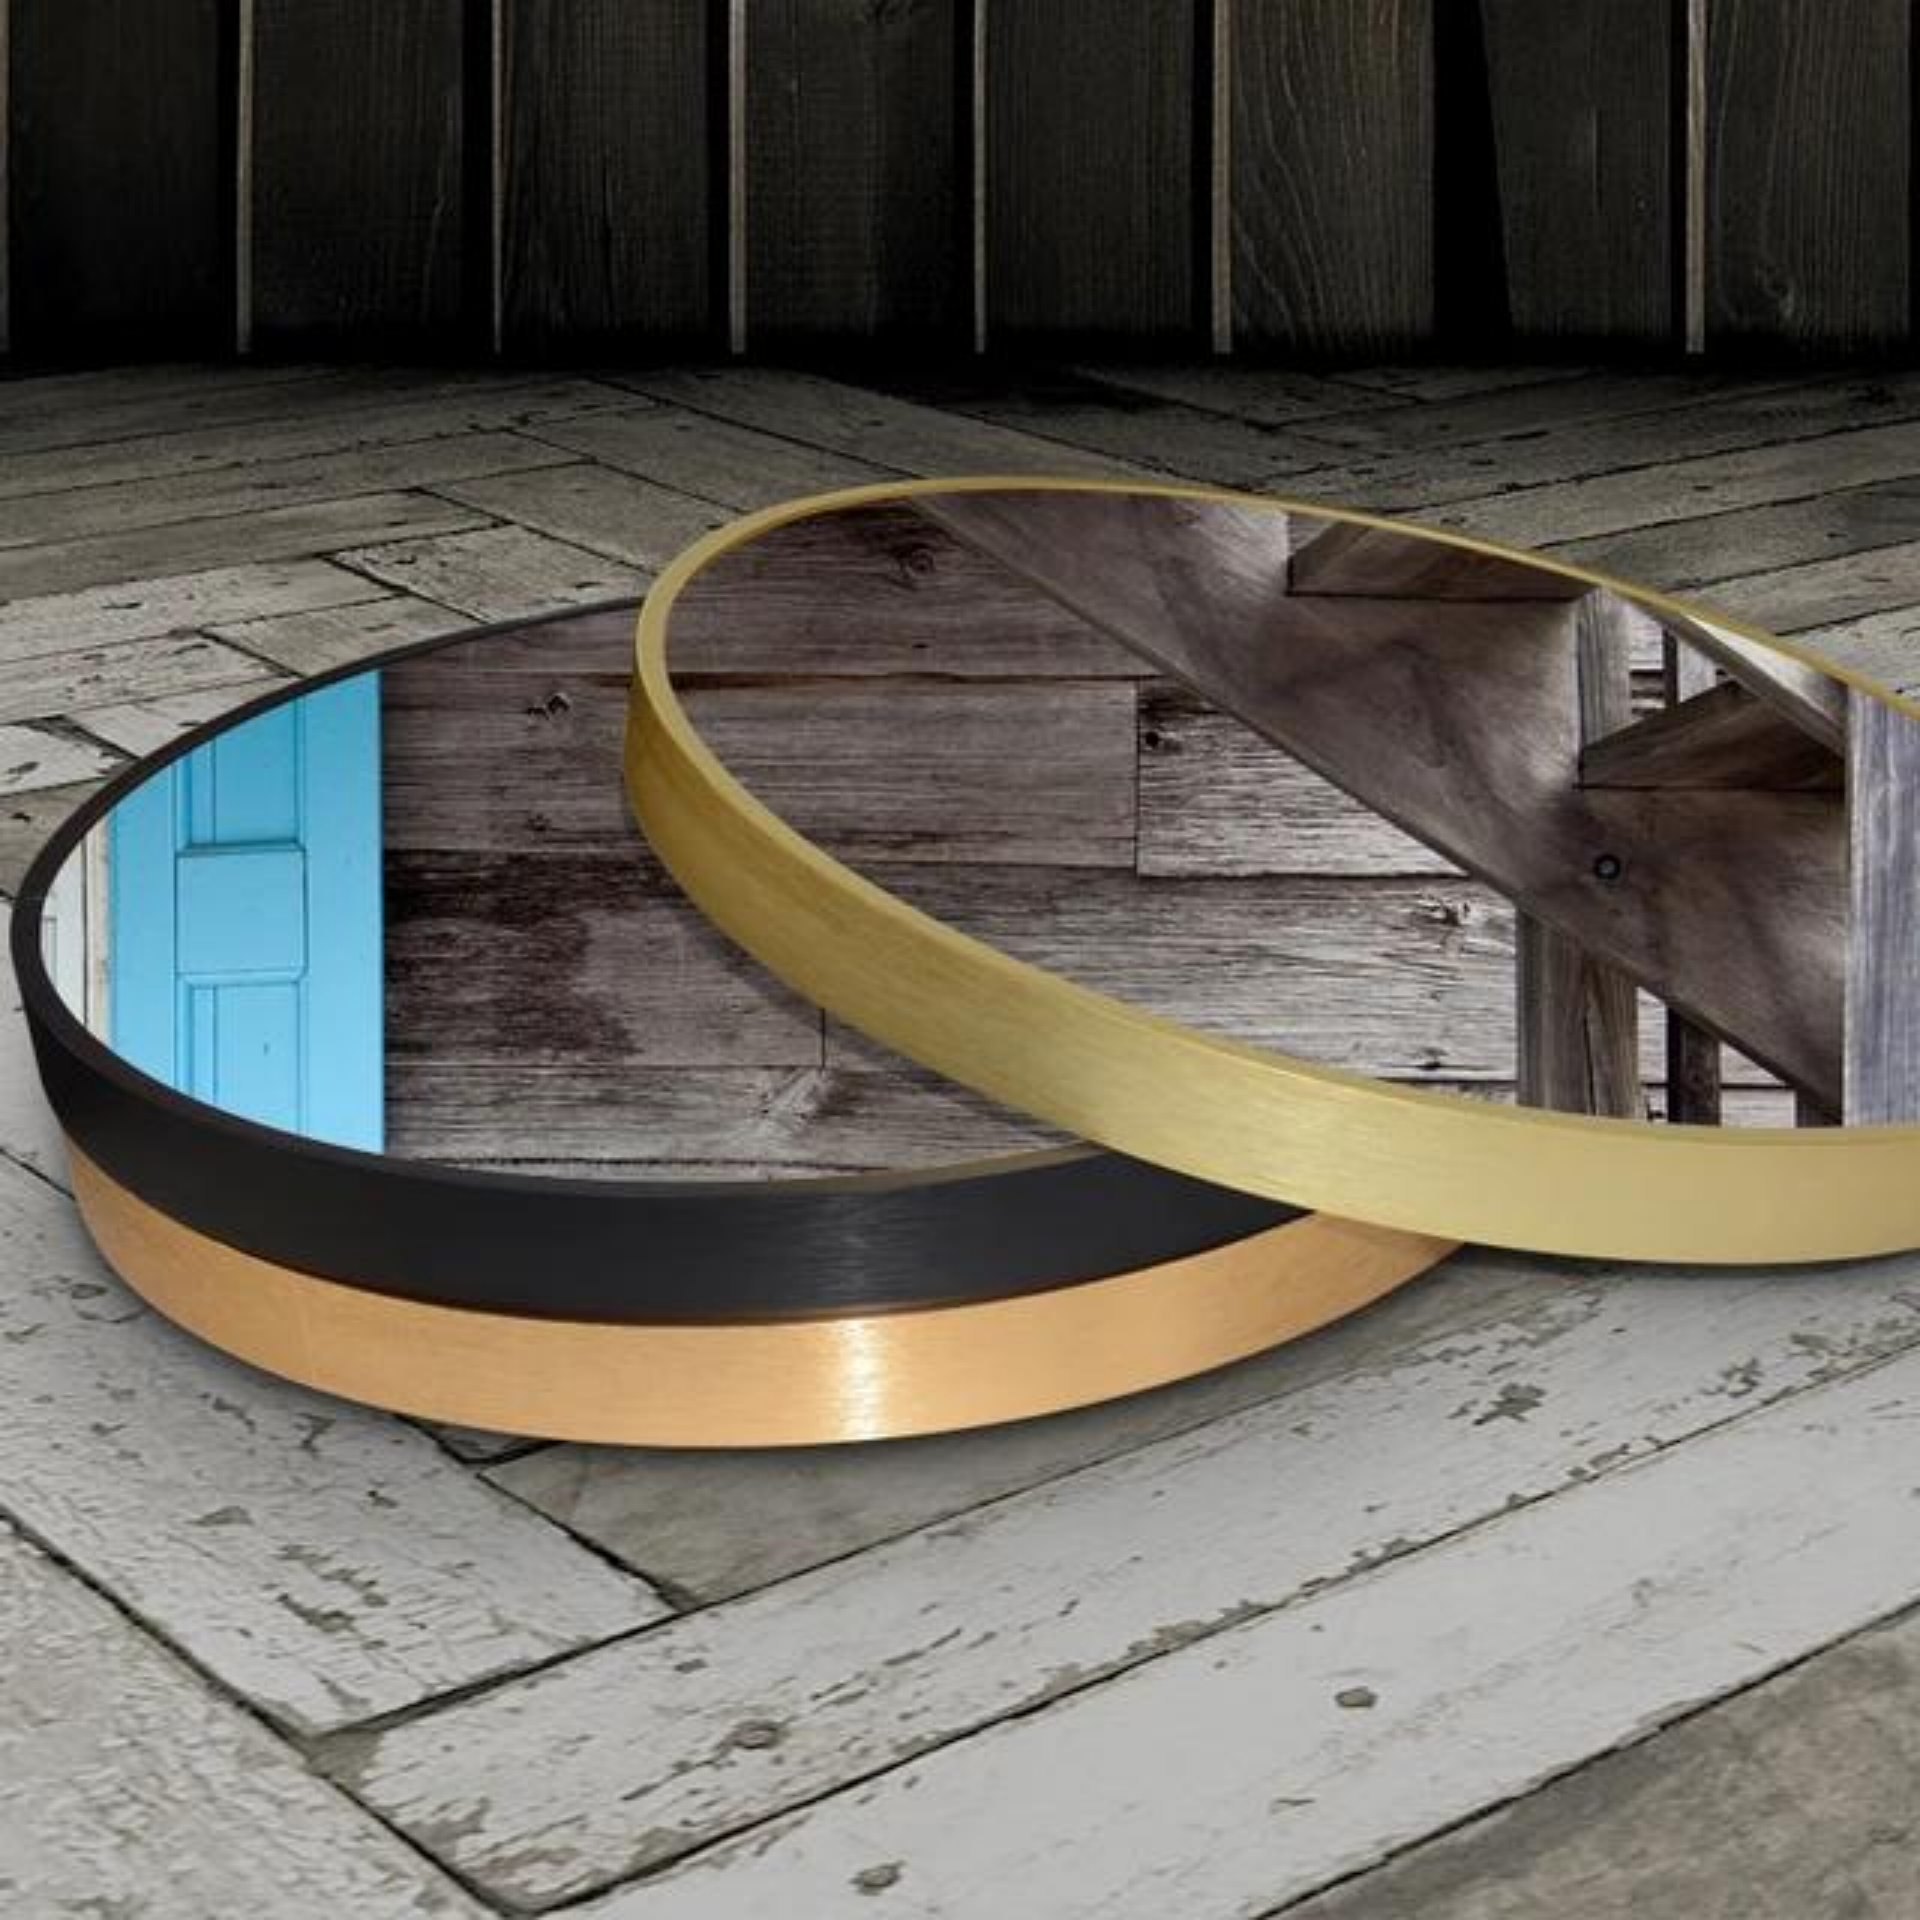

Lean Against the Wall

Hang on the Wall

K4GLASS - DESIGNER MIRRORS

16 October 2023 11:58 am

GLAZONOID

24x30''
Oval
Black.

24x30"
Black

24x24"
Black.

30x30"
Black.

30x30"
Black.

30x30"
Rose Gold

30x30"
Rose Gold

K4GLASS - DESIGNER MIRRORS

30 November 2023 12:17 pm

PRINT - GOBAIN s66 MIRALITE REVOLUTION 23269 23:21:21 3 CHE

K4GLASS - DESIGNER MIRRORS