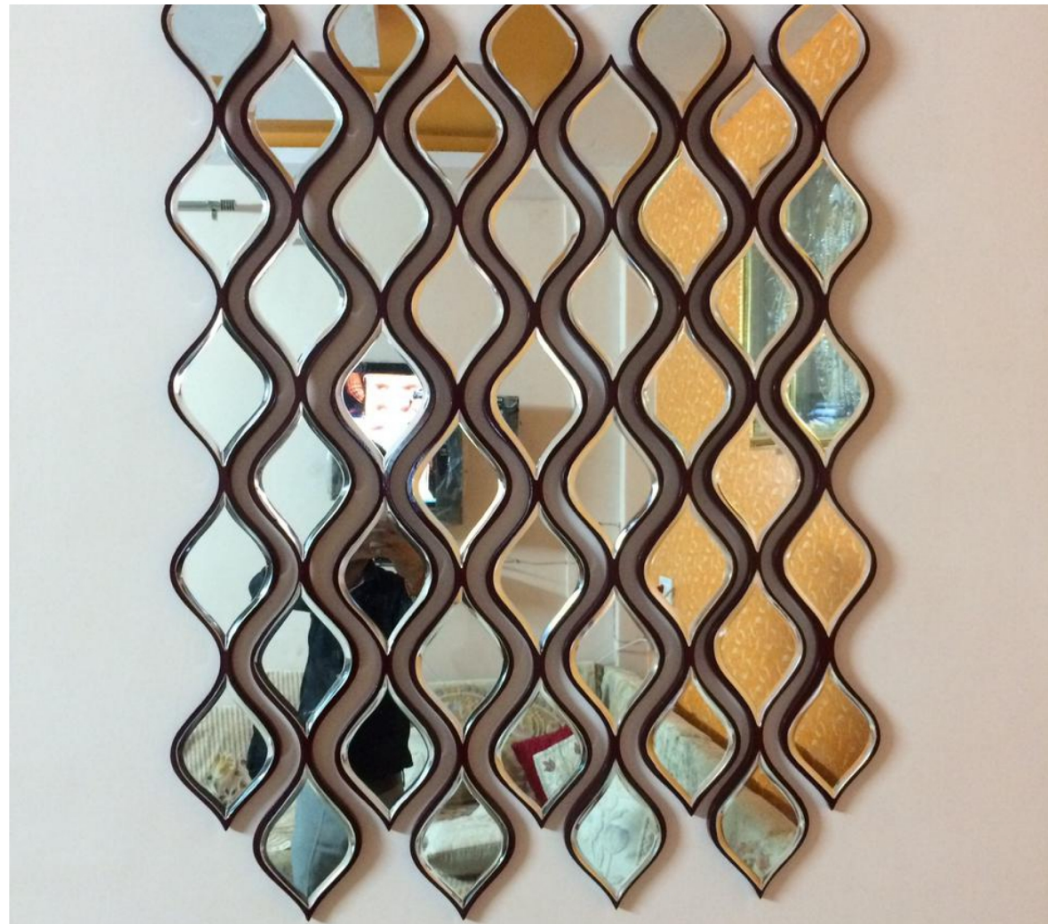

**DECORATIVE
2 D MIRRORS**

2D Mirrors

Size : 24x30"

: 30x30"

: 36x36"

: 42x42"

The image features a silhouette of a tiger, a symbol of India, filled with a complex pattern of interlocking mechanical gears and cogs of various sizes. The background consists of three horizontal stripes: orange at the top, white in the middle, and green at the bottom, reminiscent of the Indian national flag. The text 'MAKE IN INDIA' is superimposed in white, bold, uppercase letters across the center of the tiger's body.

MAKE IN INDIA

WALL DECOR

Size : 14x14" Each (Set of 6 pc Min.)

K4 GLASS

DESIGNER MIRRORS, LED MIRRORS, WALL ART ,
CONSOLE ETC.

Jatin Khatri : 9136743939

WWW.K4GLASS.COM

VENETIAN
DESIGN ECLIPSE
ROSE GOLD
WALL
MIRROR(30X30")
MADE IN INDIA

K4 Glass

Beautiful Lady Dressing. Wall Mirror

K4 GLASS

Jatin Khatri. : 9136743939.

1.
L
1
Q
1

Small white diamond-shaped sign with illegible text.

Small white rectangular sign with illegible text.

Jatin Khatri
9136743939