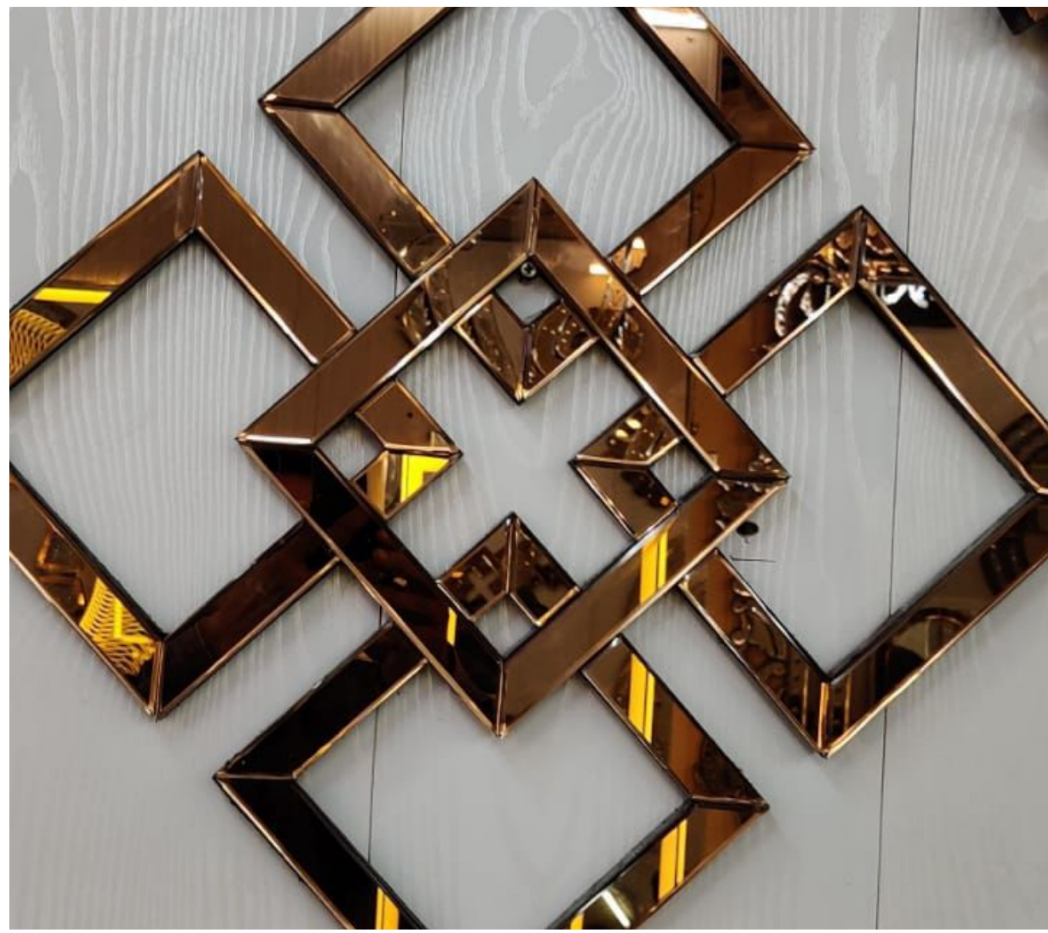

**DECORATIVE
2 D MIRRORS**

2D Mirrors

Size : 24x30"

: 30x30"

: 36x36"

: 42x42"

The image features a silhouette of a tiger, a symbol of India, filled with a complex pattern of interlocking mechanical gears and cogs of various sizes. The background consists of three horizontal stripes: orange at the top, white in the middle, and green at the bottom, reminiscent of the Indian national flag. The text 'MAKE IN INDIA' is superimposed in white, bold, uppercase letters across the center of the tiger's body.

MAKE IN INDIA

WALL DECOR

Size : 14x14" Each (Set of 6 pc Min.)

K4 GLASS

DESIGNER MIRRORS, LED MIRRORS, WALL ART ,
CONSOLE ETC.

Jatin Khatri : 9136743939

WWW.K4GLASS.COM

VENETIAN
DESIGN ECLIPSE
ROSE GOLD
WALL
MIRROR(30X30")
MADE IN INDIA

K4 Glass

Beautiful Lady Dressing. Wall Mirror

K4 GLASS

Jatin Khatri. : 9136743939.

1.
L
1
Q
1

Small white diamond-shaped sign with illegible text.

Small white rectangular sign with illegible text.

Jatin Khatri
9136743939